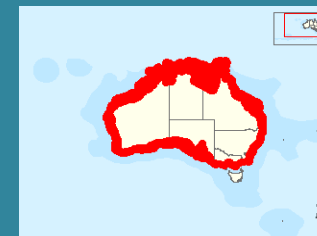

# Common Coastal Dolphin Species Central-Eastern Australia Identification Guide

Indo-Pacific  
Bottlenose Dolphin  
(*Tursiops aduncus*)

Australian Humpback  
Dolphin  
(*Sousa sahalensis*)

Snubfin Dolphin  
(*Orcaella heinsohni*)

Short-beaked  
Common Dolphin  
(*Delphinus delphis*)

\*Distribution maps obtained from [www.environment.gov.au](http://www.environment.gov.au); Help us increase the knowledge and monitor dolphin populations along the East Coast of Australia! Report your dolphin sightings to Dolphin Research Australia on our website [www.dolphinresearchaustralia.com](http://www.dolphinresearchaustralia.com)

# Common Coastal Dolphin Species of Central-Eastern Australia

Indo-Pacific Bottlenose Dolphin  
(*Tursiops aduncus*)

Australian Humpback Dolphin  
(*Sousa sahalensis*)

Snubfin Dolphin  
(*Orcaella heinsohni*)