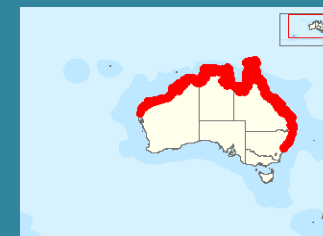

# Common Coastal Dolphin Species Central-Eastern Australia Identification Guide

Indo-Pacific  
Bottlenose Dolphin  
(*Tursiops aduncus*)

Australian Humpback  
Dolphin  
(*Sousa sahalensis*)

Snubfin Dolphin  
(*Orcaella heinsohni*)

Short-beaked  
Common Dolphin  
(*Delphinus delphis*)

\*Distribution maps obtained from [www.environment.gov.au](http://www.environment.gov.au); Help us increase the knowledge and monitor dolphin populations along the East Coast of Australia! Report your dolphin sightings to Dolphin Research Australia on our website [www.dolphinresearchaustralia.com](http://www.dolphinresearchaustralia.com)

# Common Coastal Dolphin Species of Central-Eastern Australia

Indo-Pacific Bottlenose Dolphin  
(*Tursiops aduncus*)

Australian Humpback Dolphin  
(*Sousa sahalensis*)

Snubfin Dolphin  
(*Orcaella heinsohni*)